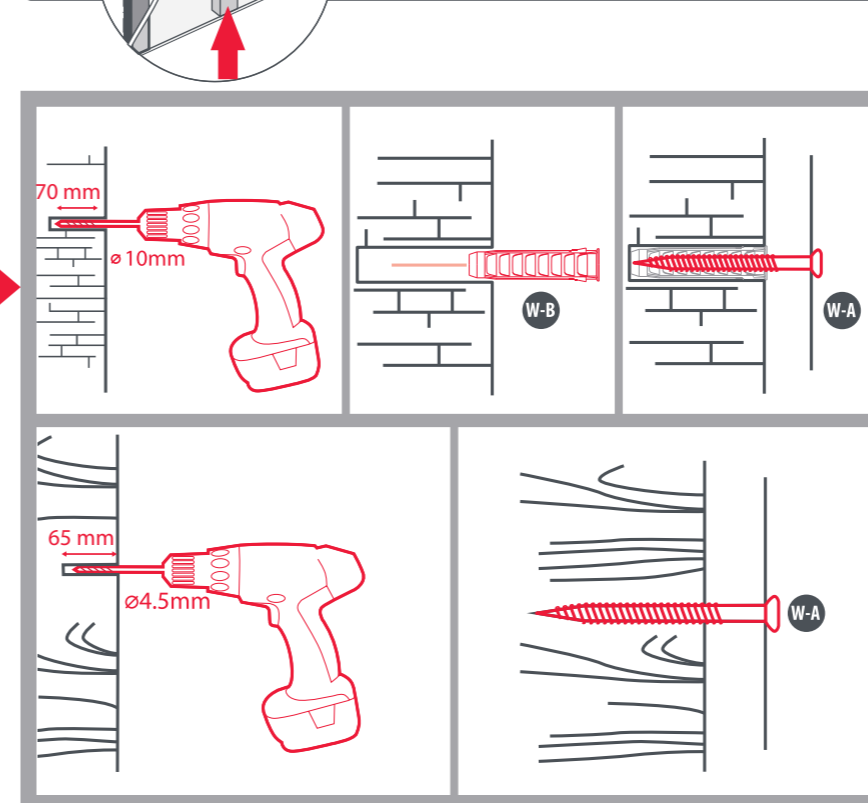

M-C 4 x M6x30mm

M-H 8 x Ø15xØ8x15mm

M-D 4 x M8x30mm

M-I 1 x -0.5° degree tilt

M-E 4 x M8x50mm

M-J 1 x -1° degree tilt

Download the
One For All Toolbox App

Free

UK Handy installation tools.
DE Nützliche Unterstützung für die Montage.
ES Útiles herramientas para el montaje.
FR Outils d'installation pratiques.
IT Comodi strumenti per l'installazione.

WM6453
© 2020 Universal Electronics BV - Europe & International
RDN11200620
The Netherlands

START

2 WARNING

Please verify that the supporting surface will safely support the combined weight of the equipment and all attached hardware and components.

3

4

FINISH