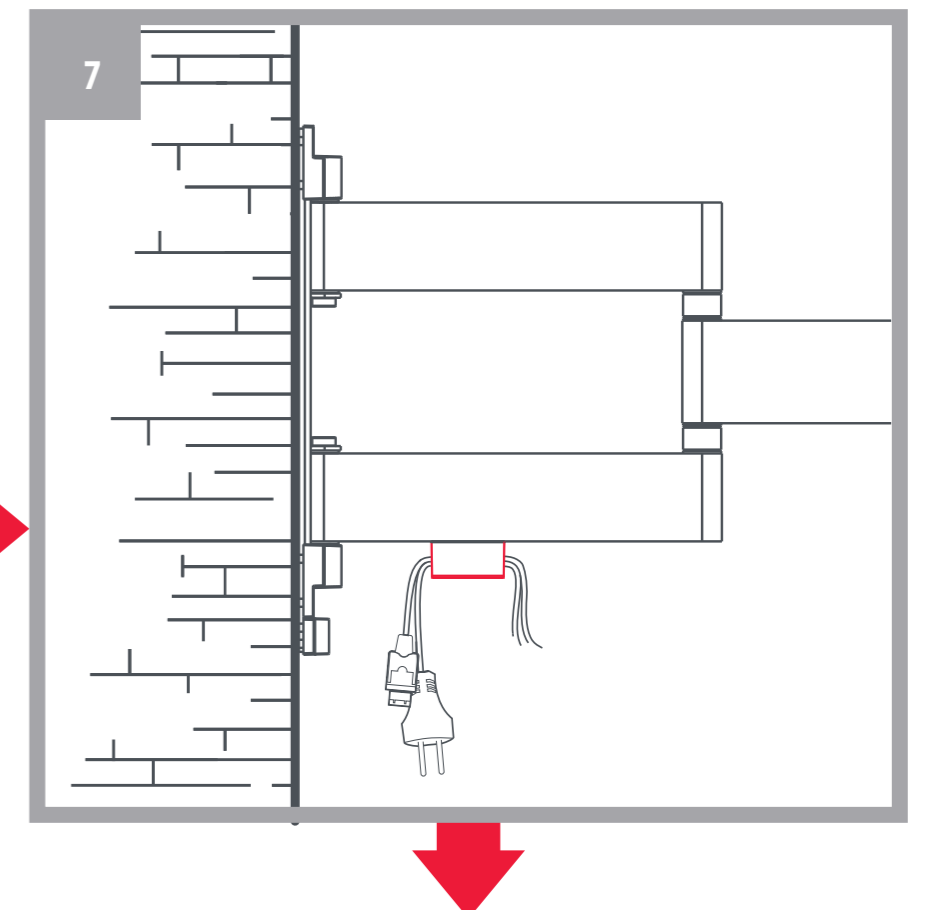

M-C 4 x M6x30mm

M-H 8 x Ø15xØ8x15mm

M-D 4 x M8x30mm

M-I 1 x -0.5° degree tilt

M-E 4 x M8x50mm

M-J 1 x -1° degree tilt

Download the
One For All Toolbox App

Free

START

2 WARNING

Please verify that the supporting surface will safely support the combined weight of the equipment and all attached hardware and components.

3

4

FINISH