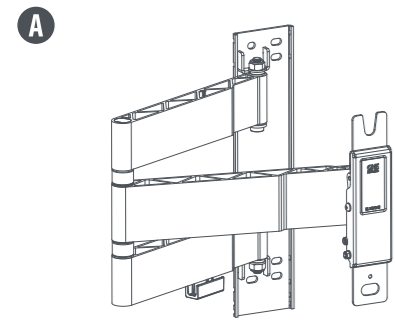

Universal
400 x 400 max

W-A 4 x ST6.3x65mm

W-B 4 x Ø10x50mm

W-C 4 x D6mm

M-A 4 x M5x14mm

M-F 4 x D6mm

M-B 4 x M6x14mm

M-G 8 x Ø15xØ8x5mm

M-C 4 x M6x30mm

M-H 8 x Ø15xØ8x15mm

M-D 4 x M8x30mm

M-I 1 x -0.5° degree tilt

M-E 4 x M8x50mm

M-J 1 x -1° degree tilt

Download the
One For All Toolbox App

Free