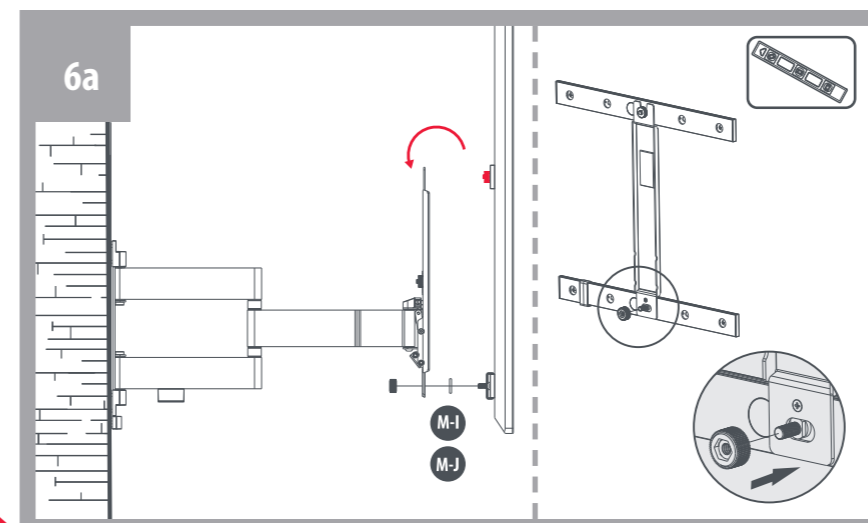

M-C 4 x M6x30mm

M-H 8 x Ø15xØ8x15mm

M-D 4 x M8x30mm

M-I 1 x -0.5° degree tilt

M-E 4 x M8x50mm

M-J 1 x -1° degree tilt

Download the
One For All Toolbox App

Free

START

2 WARNING

Please verify that the supporting surface will safely support the combined weight of the equipment and all attached hardware and components.

3

4

FINISH