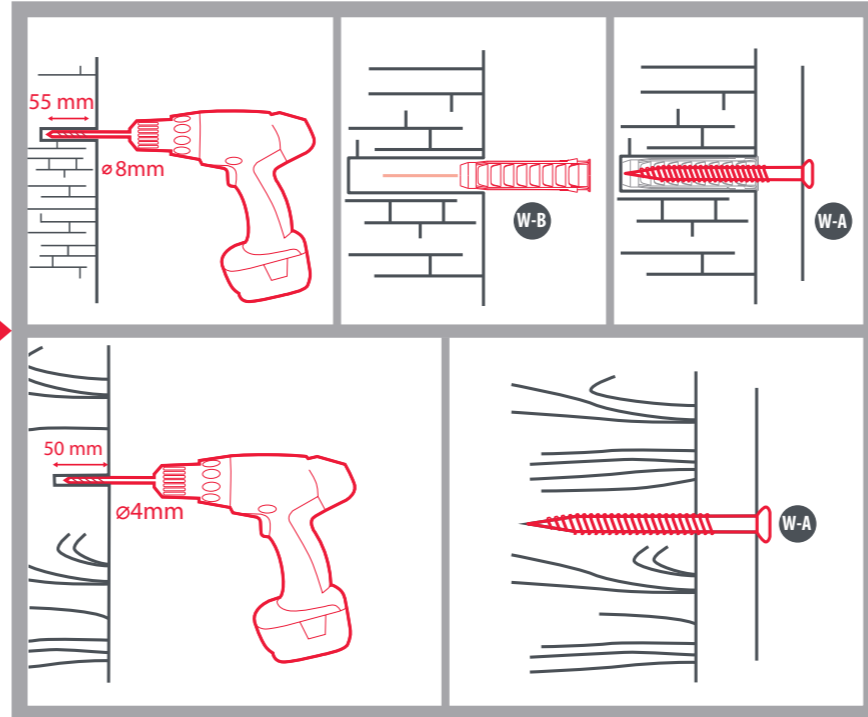

2 WARNING

Please verify that the supporting surface will safely support the combined weight of the equipment and all attached hardware and components.