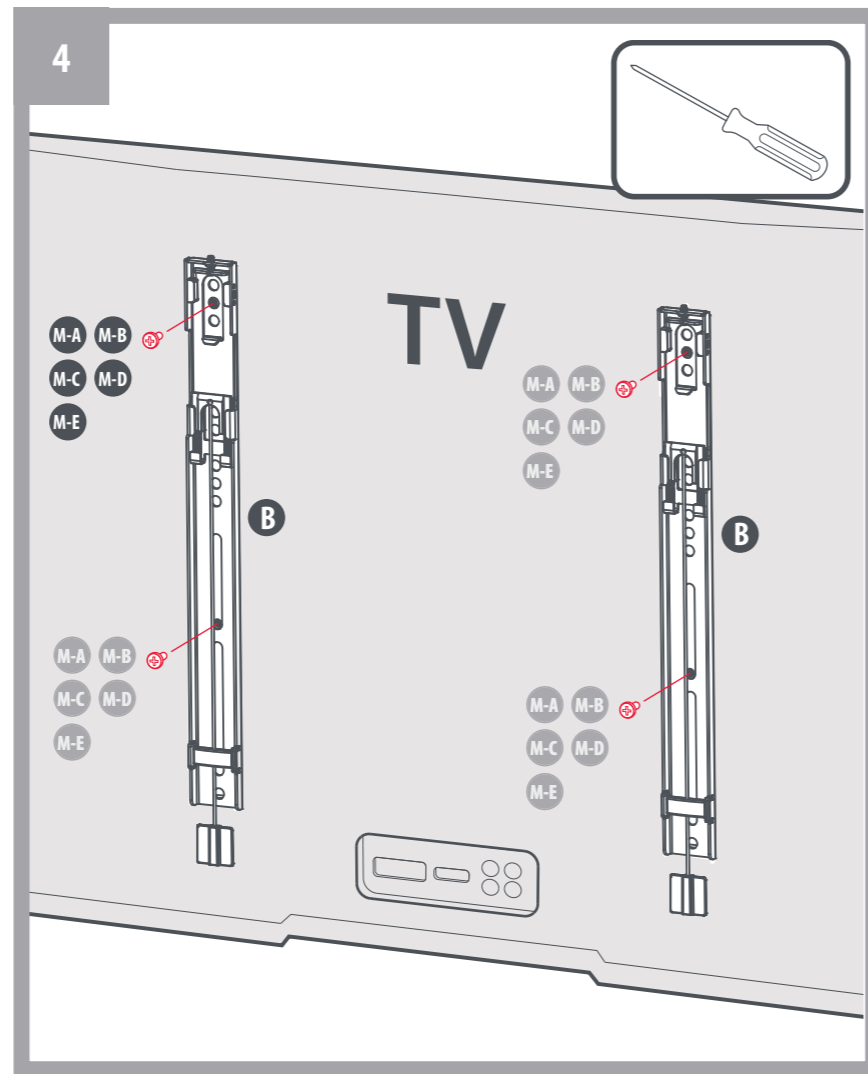

2 WARNING

Please verify that the supporting surface will safely support the combined weight of the equipment and all attached hardware and components.