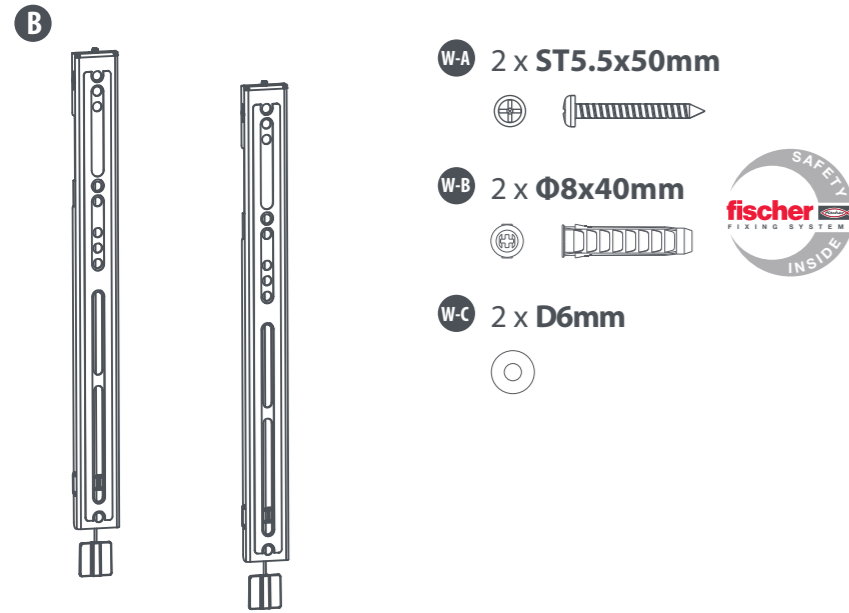

Universal  
400 x 600 max

- |                        |                            |
|------------------------|----------------------------|
| <b>M-A</b> 4 x M5x14mm | <b>M-E</b> 4 x M8x50mm     |
| <b>M-B</b> 4 x M6x14mm | <b>M-F</b> 4 x D6mm        |
| <b>M-C</b> 4 x M6x30mm | <b>M-G</b> 8 x Ø15xØ8x5mm  |
| <b>M-D</b> 4 x M8x30mm | <b>M-H</b> 8 x Ø15xØ8x15mm |